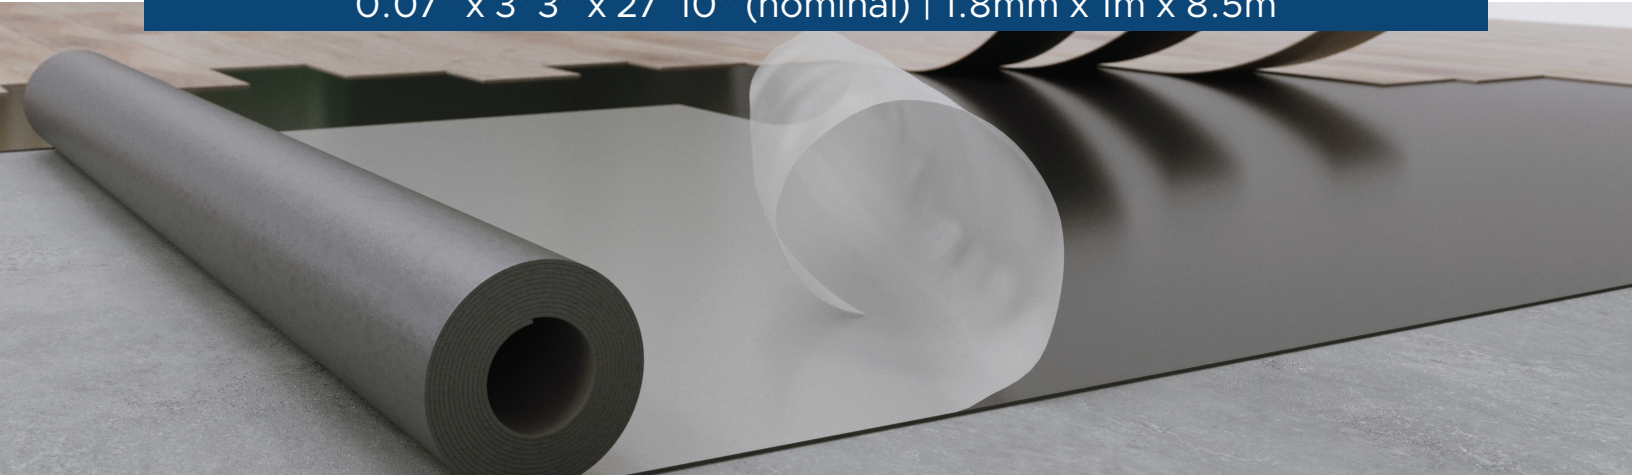

VersaLay II Underlayment

TORLYS VersaLay II underlayment, manufactured in Germany, is a time and cost-efficient solution for Direct Glue LVT floors.

0.07" x 3' 3" x 27' 10" (nominal) | 1.8mm x 1m x 8.5m

PRODUCT DETAILS

DIMENSIONS	0.07" x 3' 3" x 27' 10" (nominal) 1.8mm x 1m x 8.5m
ROLL/PALLET	91.5 sq. ft./roll (8.5 sq.m/roll) 40 rolls per pallet
INSTALLATION	Above, On & Below Grade Radiant Heat Safe 
WARRANTY	15 years residential 5 years commercial

When installed with a TORLYS Floor, VersaLay II warranty will match the TORLYS Floor Warranty

PRODUCT HIGHLIGHTS

- **Save on cost:** A self-adhesive underlay for Direct Glue LVT floors
- **Save on time:** Covers minor subfloor irregularities, speeding up the preparation process
- **Ease of Use:** Planks and tiles can be easily repositioned during installation for perfect alignment
- **No down time:** Allows immediate use of the floor, eliminating the need for additional adhesives or drying time

CATEGORY	APPLICATION	RECOMMENDED
LAMINATE WITHOUT ATTACHED UNDERLAY	Float	-
LAMINATE WITH ATTACHED UNDERLAY	Float	-
SMART HARDWOOD / CORK / LEATHER	Float	-
SPC / WPC LUXURY VINYL	Float	-
HARDWOOD	Glued	-
HARDWOOD	Nailed	-
LUXURY VINYL	Double Glue Down	-
DIRECT GLUE LUXURY VINYL	Float	✓