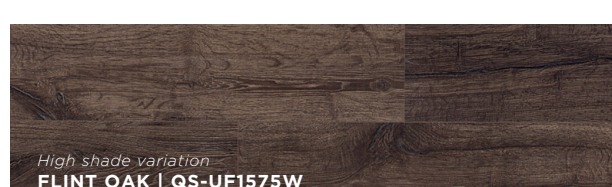

Reclaimé

1/2" (T) X 7-1/2" (W) X 54-11/32" (L) (nominal)
12mm (T) X 190mm (W) X 1380mm (L)

16.93 SF per box

Details

- Made in the USA.
- 12mm waterproof laminate.
- Expansive width and length.
- Distinctive look of vintage reclaimed oak wood.
- Planks with "skip-sawn" texturing, offering a rustic, hand-hewn appeal.
- Milled bevel with HydroSeal.
- Easy clean surface that is damp mop approved.
- 4-sided bevel edge with stunning wood visuals and realistic EIR textures.
- AC4 wear rating with a protective wear layer to stand up against everyday scratches, stains and fading.
- Install up to 50'x 50' with no transitions or "speed bumps"!
- TORLYS Bulldog™ Easy Plank Replacer enables single planks to be replaced, quickly and easily. No mess, no dust, no downtime.

Waterproof Technology

Waterproof* thanks to a combination of the Uniclic® joint and HydroSeal edge coating.

HydroSeal water-repellent edge coating keeps water from penetrating the floor's core.

*Fully waterproof when installed with a perimeter seal. Visit torlys.com for details.

** AC3 rated wear layer