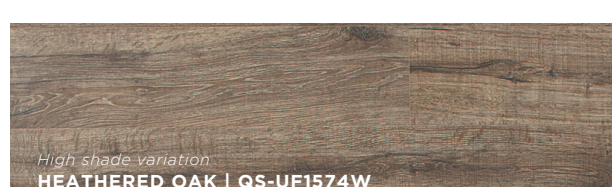

Reclaimé

1/2" (T) X 7-1/2" (W) X 54-11/32" (L) (nominal)
12mm (T) X 190mm (W) X 1380mm (L)

16.93 SF per box

Details

- Made in the USA.
- 12mm waterproof laminate.
- Expansive width and length.
- Distinctive look of vintage reclaimed oak wood.
- Planks with "skip-sawn" texturing, offering a rustic, hand-hewn appeal.
- Milled bevel with HydroSeal.
- Easy clean surface that is damp mop approved.
- 4-sided bevel edge with stunning wood visuals and realistic EIR textures.
- AC4 wear rating with a protective wear layer to stand up against everyday scratches, stains and fading.
- Install up to 50'x 50' with no transitions or "speed bumps"!
- TORLYS Bulldog™ Easy Plank Replacer enables single planks to be replaced, quickly and easily. No mess, no dust, no downtime.

Waterproof Technology

Waterproof* thanks to a combination of the Uniclic® joint and HydroSeal edge coating.

HydroSeal water-repellent edge coating keeps water from penetrating the floor's core.

*Fully waterproof when installed with a perimeter seal. Visit torlys.com for details.

** AC3 rated wear layer