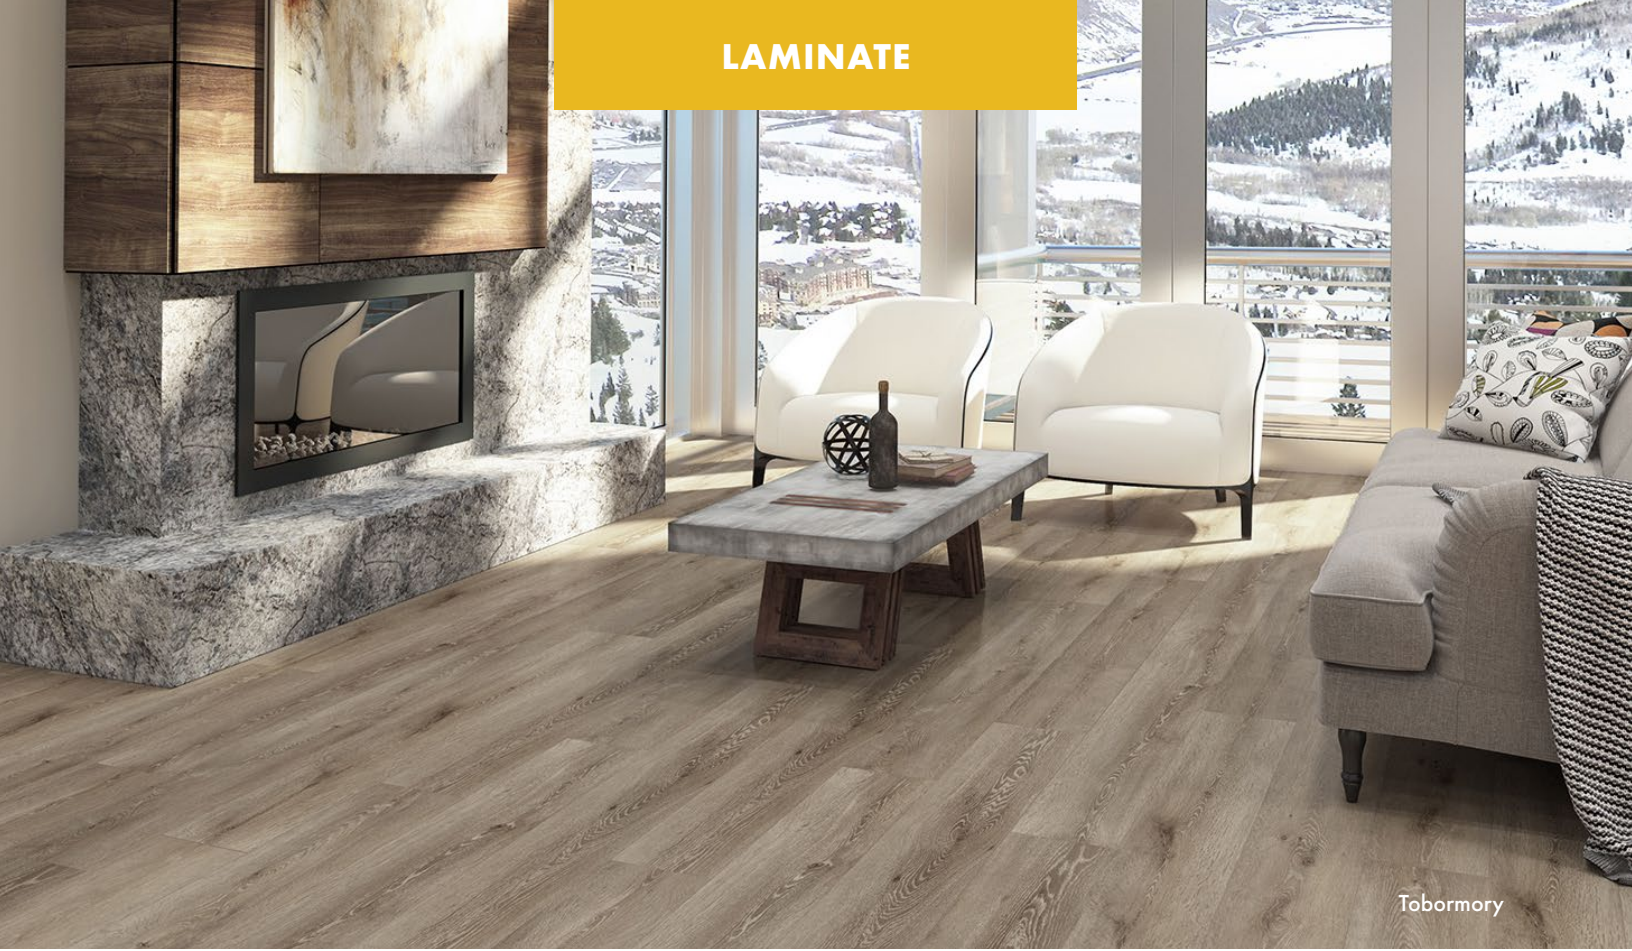

LAMINATE

Tobormory

SHORE COLLECTION

1/2" x 8" x 47-5/8" nominal | 12mm x 204mm x 1210mm

MARQUEE FLOORS
by **TORLYS**

torlys.com

LAMINATE

Devonshire

SHORE COLLECTION

Natural Look. Premium Quality.

Featuring a stunning range of fresh, on trend colours and impressive wide planks, the Shore collection is sure to give any room a luxurious look and feel.

DETAILS

- 12mm Laminate
- All over embossed texturing to give the floor a natural look and feel
- On trend colours made for the North American market
- 4-sided bevel edge
- AC4 wear rating
- Quick and easy to install with 1 clic2go pure
- FloorScore® equivalent
- Made in USA