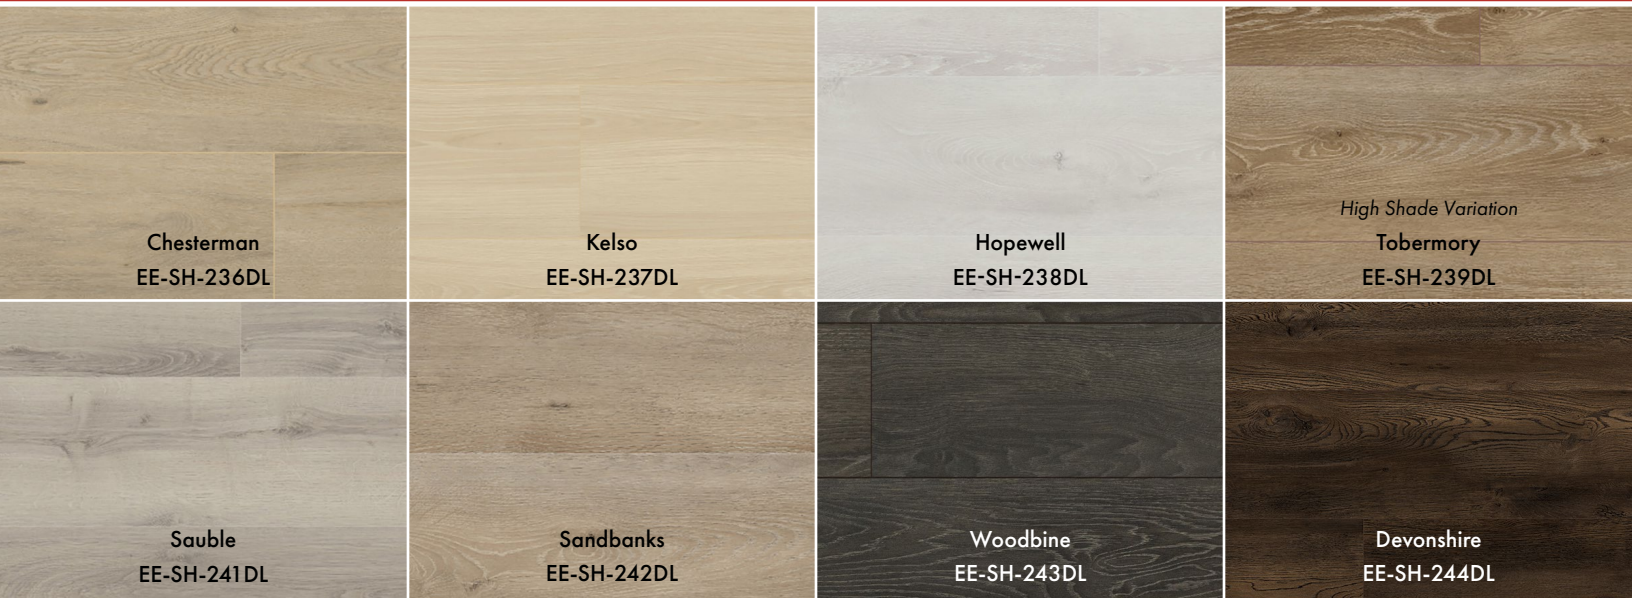

LAMINATE

Tobormory

SHORE COLLECTION

1/2" x 8" x 47-5/8" nominal | 12mm x 204mm x 1210mm

MARQUEE FLOORS
by **TORLYS**

torlys.com

LAMINATE

Devonshire

SHORE COLLECTION

Natural Look. Premium Quality.

Featuring a stunning range of fresh, on trend colours and impressive wide planks, the Shore collection is sure to give any room a luxurious look and feel.

DETAILS

- 12mm Laminate
- All over embossed texturing to give the floor a natural look and feel
- On trend colours made for the North American market
- 4-sided bevel edge
- AC4 wear rating
- Quick and easy to install with 1 clic2go pure
- FloorScore® equivalent
- Made in USA