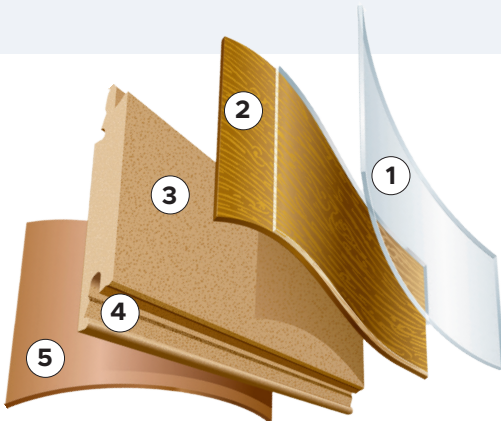

SUSTAINABILITY & INDOOR AIR QUALITY

HOW IT'S MADE

1. **1) TORLYS MAXX COMMERCIAL FINISH**
   Antimicrobial | Anti-Wear
2. **2) DECORATIVE LAYER**
   Real wood-like patterns featuring natural designs
3. **3) TORLYS SMART CORE**
   Dent resistant and strong
4. **4) TORLYS UNICLIC® JOINT**
   Gap-free installations and easy repairs with TORLYS Bulldog™ Easy Plank Replacer
5. **5) BOTTOM LAYER**
   Provides moisture protection to the core and added stability